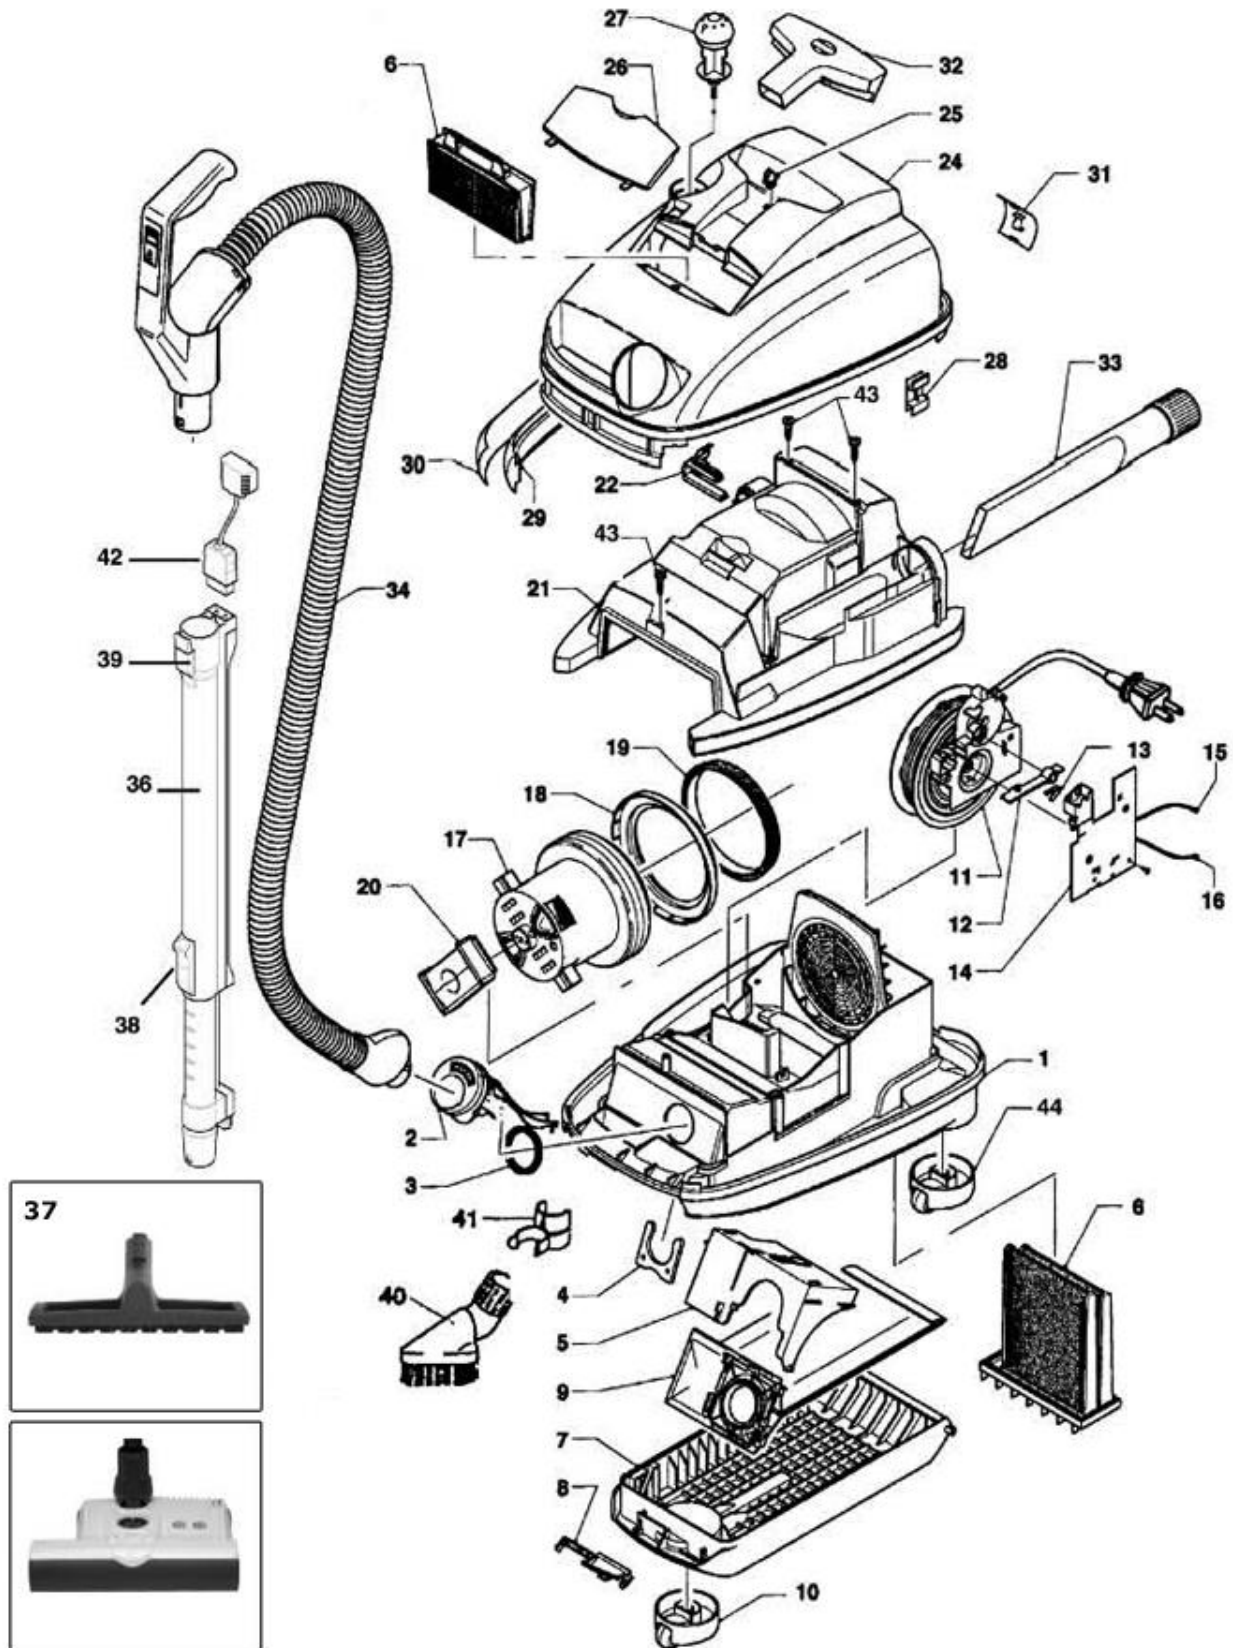

SEBO AIRBELT K3 CANISTER Canister with Handle/Hose